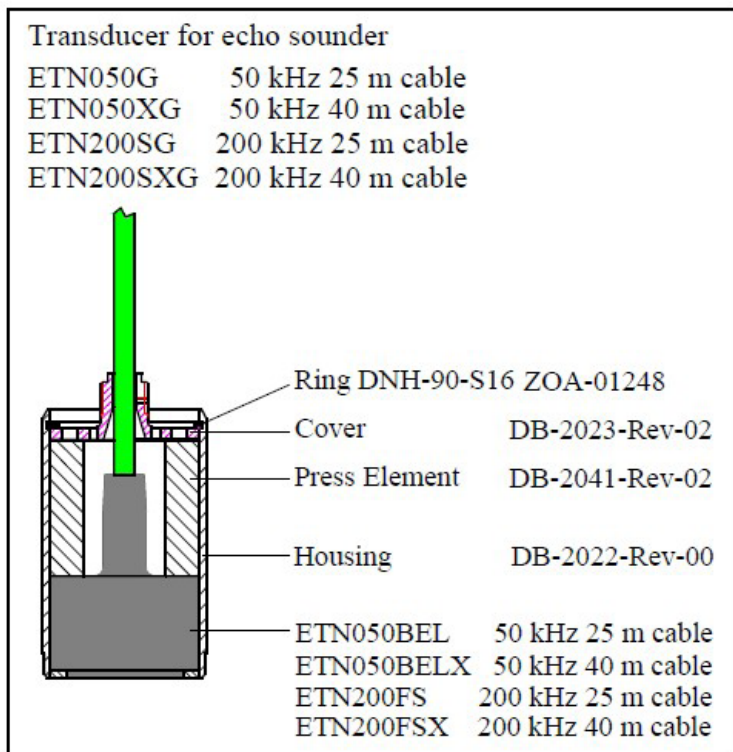

Transducer for gate valve SB-100 / DB-100

- ETN050G, TRANSDUCER TGM 60-50-25L, 25 m cable, with acc. for GV
- ETN050XG, TRANSDUCER TGM 60-50-40L, 40 m cable, with acc. for GV
- ETN200SG, TRANSDUCER TGM-50-200-25L, 25 m cable, with acc. for GV
- ETN200SXG, TRANSDUCER TGM-50-200-40L, 40 m cable, with acc. for GV

Item no	Description	Part number	Drawing number/info	Qty
1	Transducer 50 or 200 kHz for 100 mm gate valve		Factory installed	1
2	TRANSDUCER CABLE, JUNCTION BOX 1151/ZWR	ZZL-01019		1