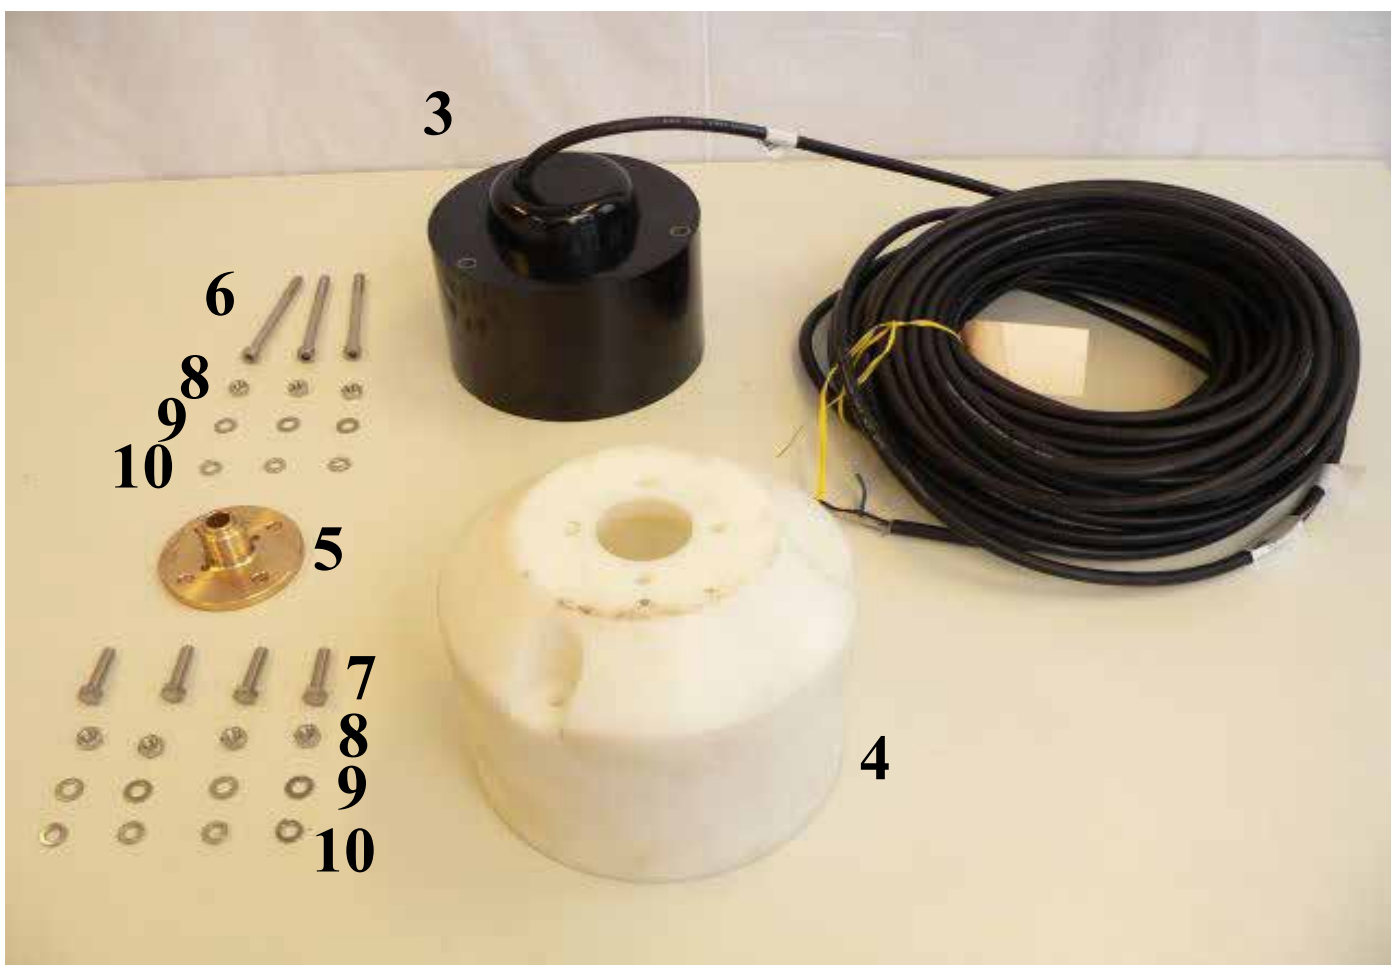

Item no	Description	Part number	Drawing number/info	Qty
3	TRANSDUCER PN: 41-221-1-01, 40 m cable, No accessories	ETN38M	41-221-1-01	1
4	GATE VALVE 200mm, TRANSD. HOUSING POLYETYLEN, for SB-200-ECH	SB-4002	SB-4002	1
5	Sea Valve, Cover Brass for DL270 Sensor,Transd. Housing	DB-2023	DB-2023	1
6	Allen screw SCREW M8X100 in6kt A4 70 DIN912	ZOA-01053		3
7	Bolt M8x35 mm DIN933 A4 80	ZOA-01154		4
8	Nut M8 DIN934 A4	ZOA-01072		7
9	Washer 8,4x16x1,6 mm DIN125 A4	ZOA-01084		7
10	Split washer M8 DIN127 A4	ZOA-01070		7