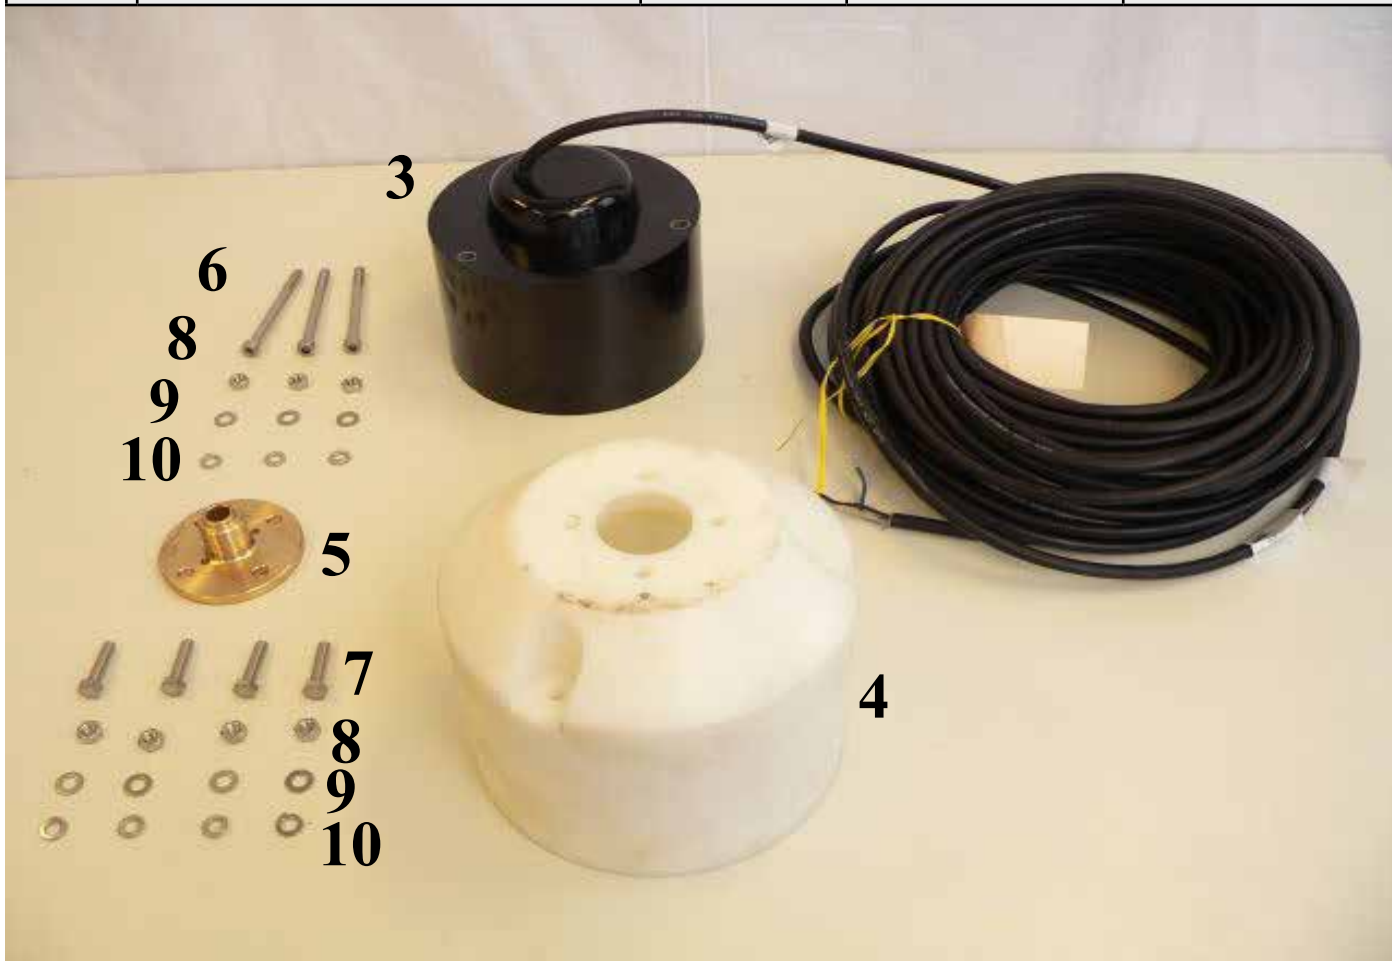

Transducers for 200 mm gate valve SB-200

- ETN024G, TRANSDUCER M181-24-40L, 40 m cable, with acc. for GV

Item no	Description	Part number	Drawing number/info	Qty
1	Transducer 24 kHz for 200 mm gate valve	See below	Factory mounted	1
2	TRANSDUCER CABLE, JUNCTION BOX 1151/ZWR	ZZL-01019		1