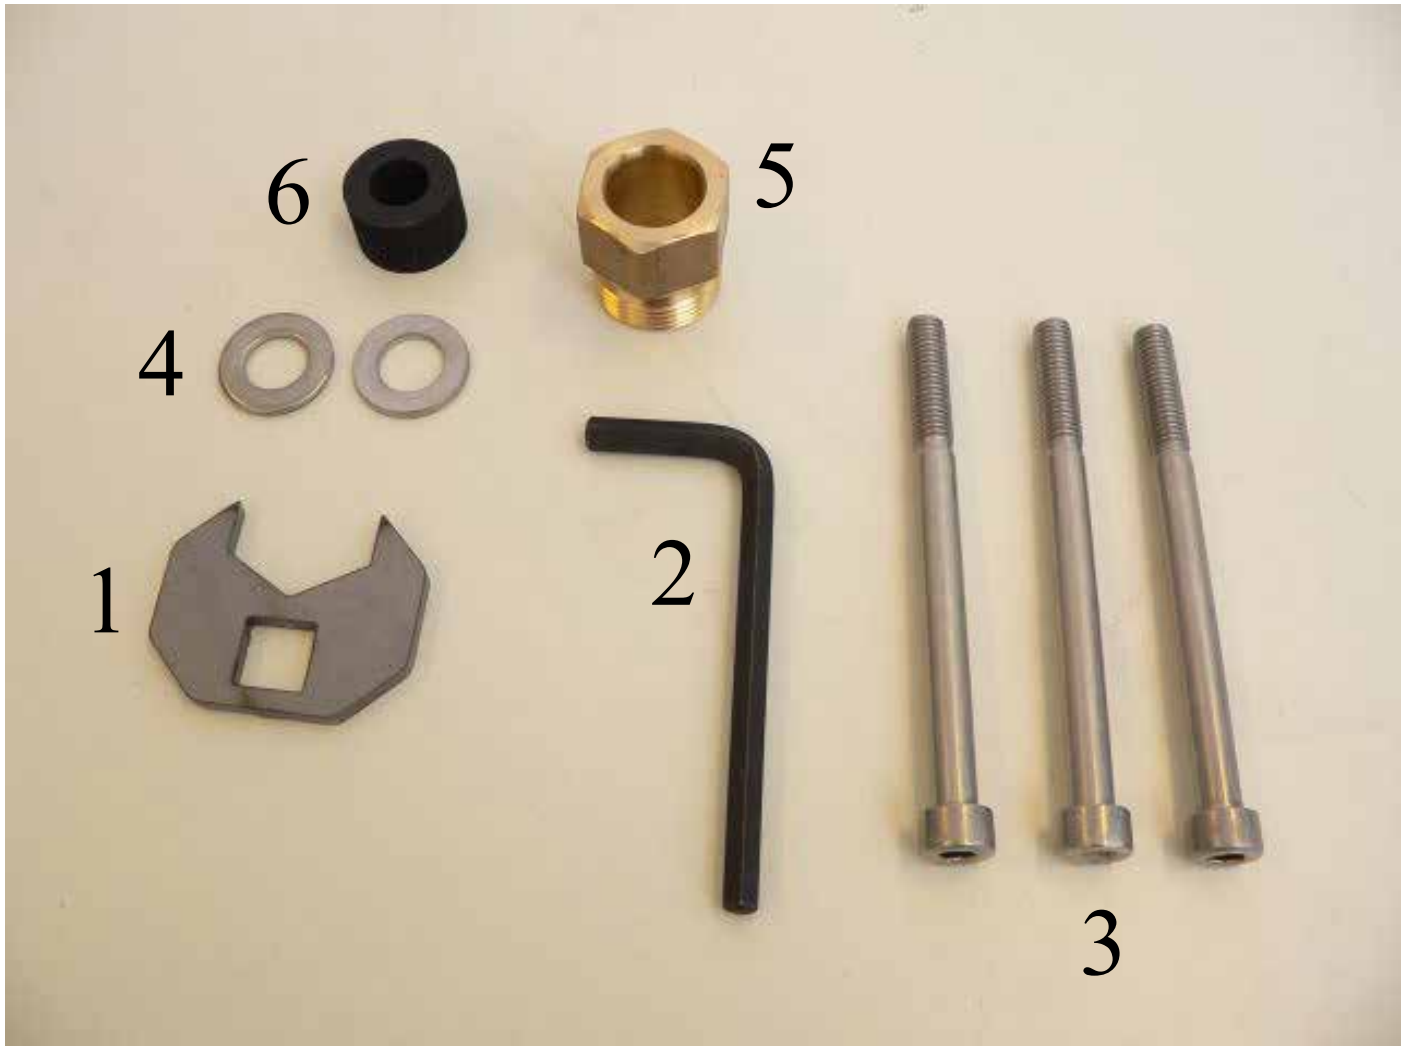

Shipping kit 24/38 kHz transducer combo tank

SHIPPING KIT

Item no	Description	Part number	Drawing number/ info	Qty
1	Special wrench/tool TC-2012	ZOA-01005		1
2	Allen key 911/M6	ZOA-01003		1
3	Allen screw SCREW M8X100 in6kt A4 70 DIN912	ZOA-01053		3
4	Washer stainless DIN125/A-13/A2 M12	ZOA-01009		2
5	Bronze nut PG-Nipple TC-2013	ZOA-01017	TC-2013	1
6	Rubber gasket Ø23,5/12,5x15 mm SB-6029	ZOA-01008	SB-6029	1